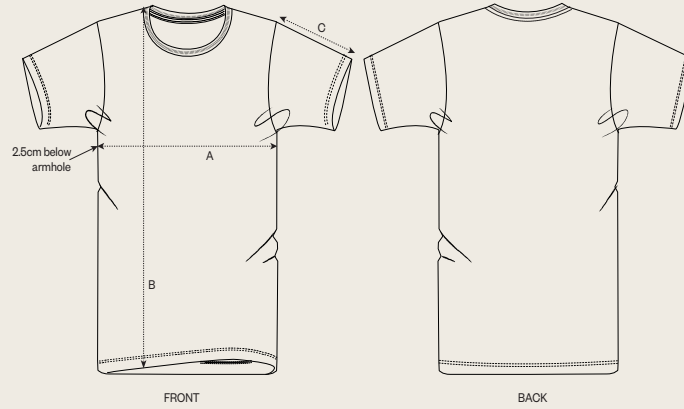

SIZE CHART - T-SHIRT

SIZES	XXS	XS	S	M	L	XL	XXL	XXXL	XXXXL	XXXXXL
A Half Chest	43.5	46	49	52	55	58	61	64	69	74
B Body Length	64	66	69	72	74	76	78	80	82	84
C Sleeve Length	19	19.5	20.5	21.5	22.5	22.5	23.5	24.5	24.5	25