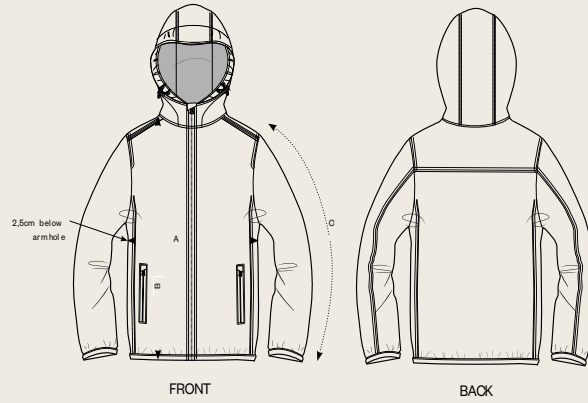

SIZE CHART - JACKET

SIZES	S	M	L	XL	XXL
A Half Chest	52.5	55	58	61	64
B Body Length	66	68	70	72	74
C Sleeve Length	65.5	67	68.5	70	71.5